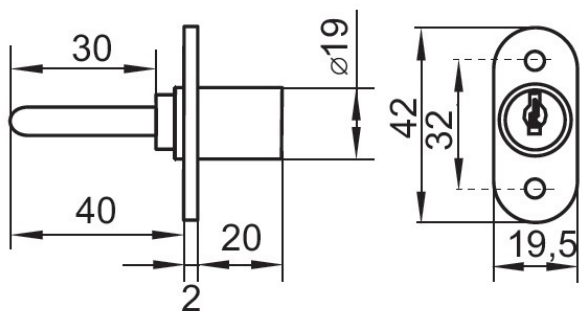

PRODUCT SHEET

Description:

Cent. Lock M1018, $\varnothing 19 \times 20 \text{mm}$, 40mm Tail, NPL, #J11, KA D20, CK SISO, W/Rosette but No Other Accessories, Key Alike

Item number:

14.03.151-0

Units	Box	Carton	HS Code	Barcode
Pcs.	35	350	8301300000	 5704866403894